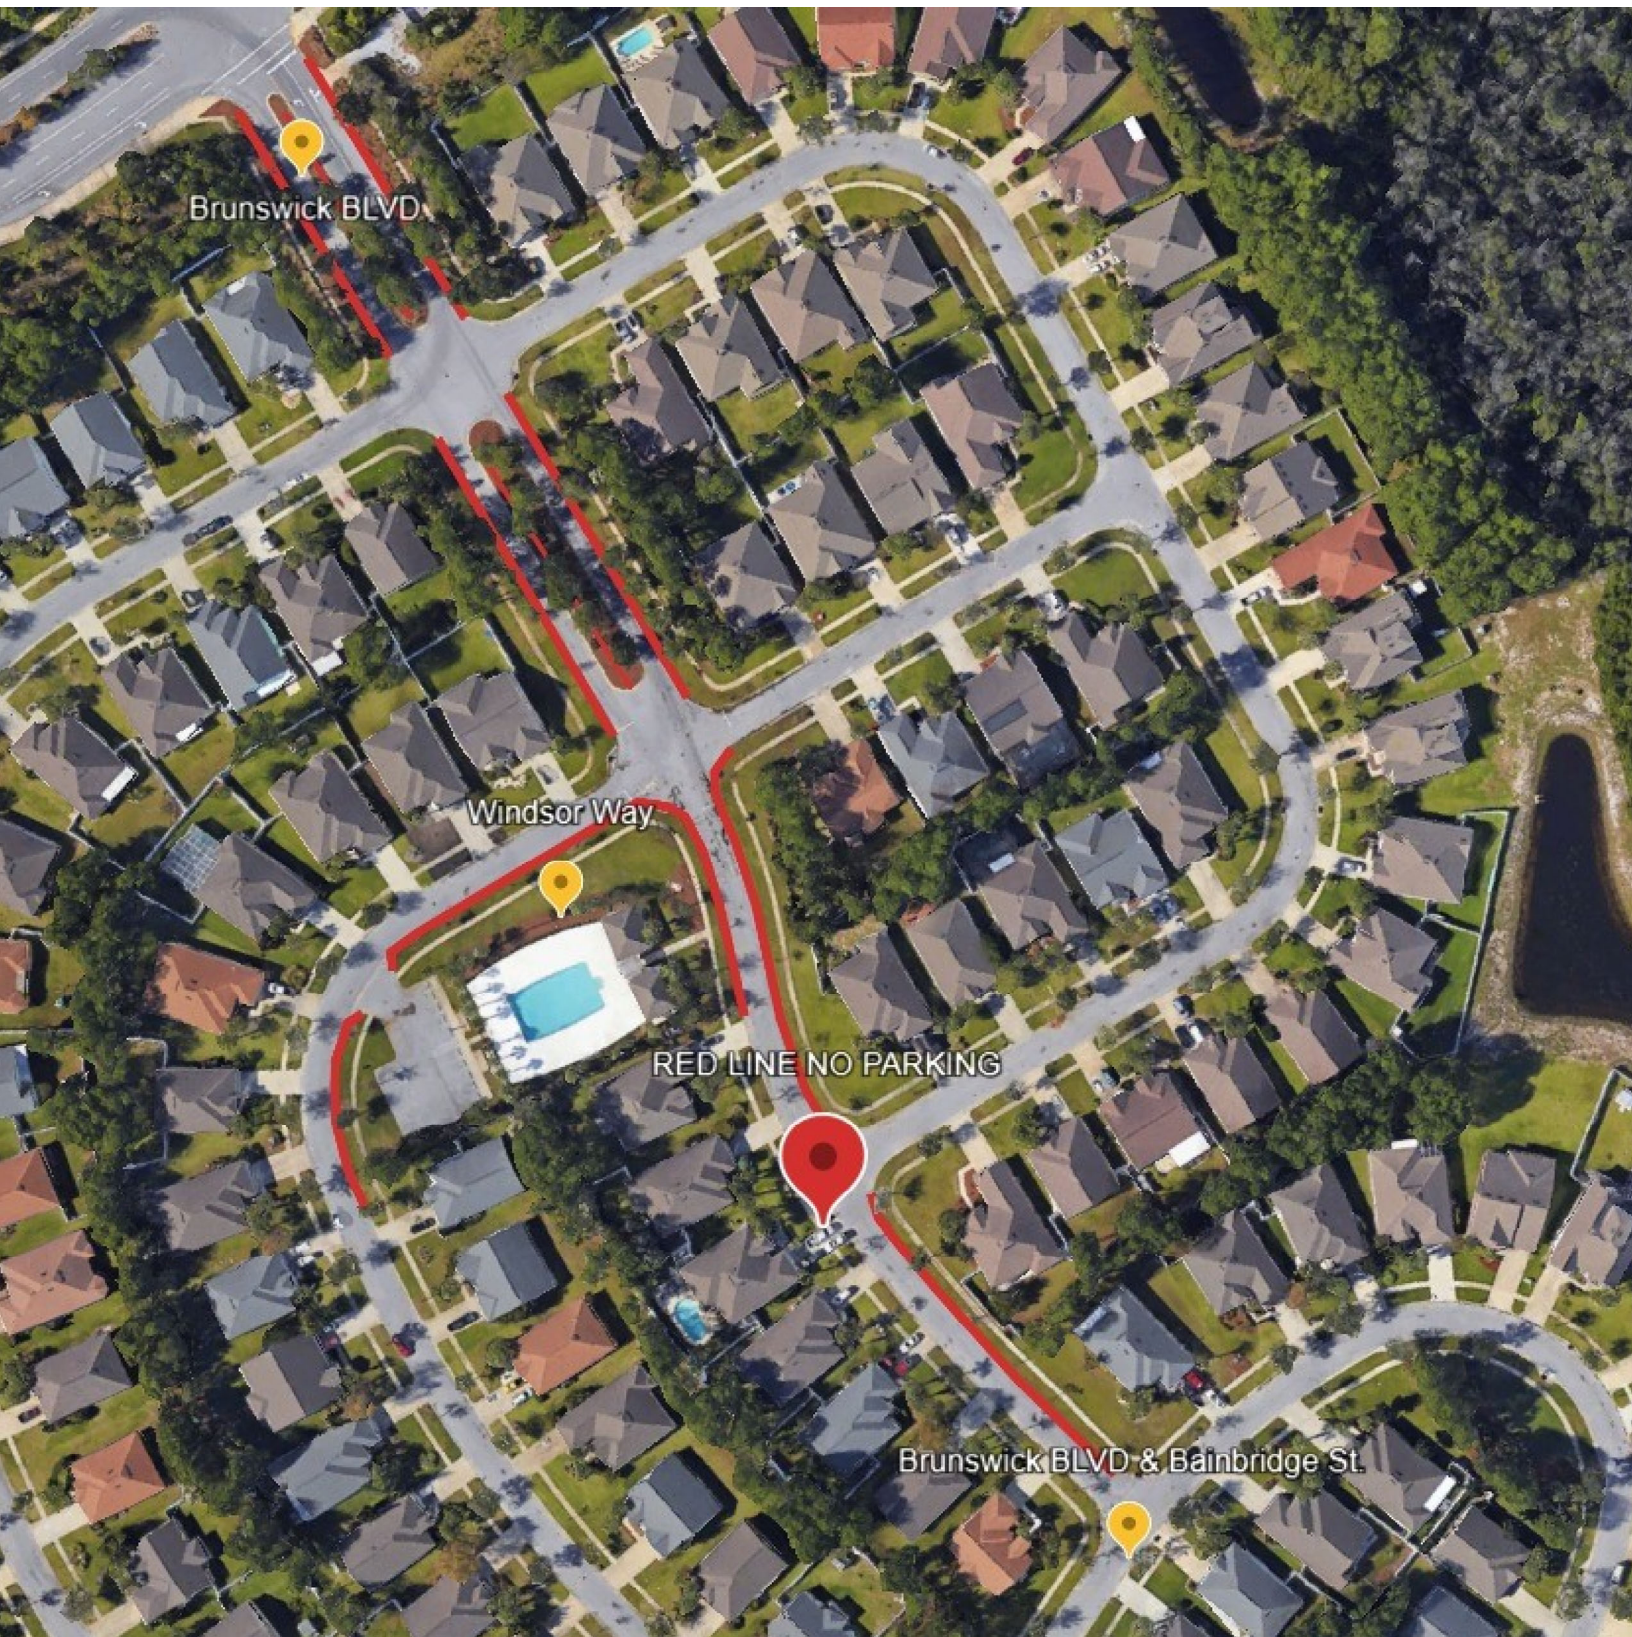

Brunswick BLVD

Windsor Way

RED LINE NO PARKING

Brunswick BLVD & Bainbridge St.