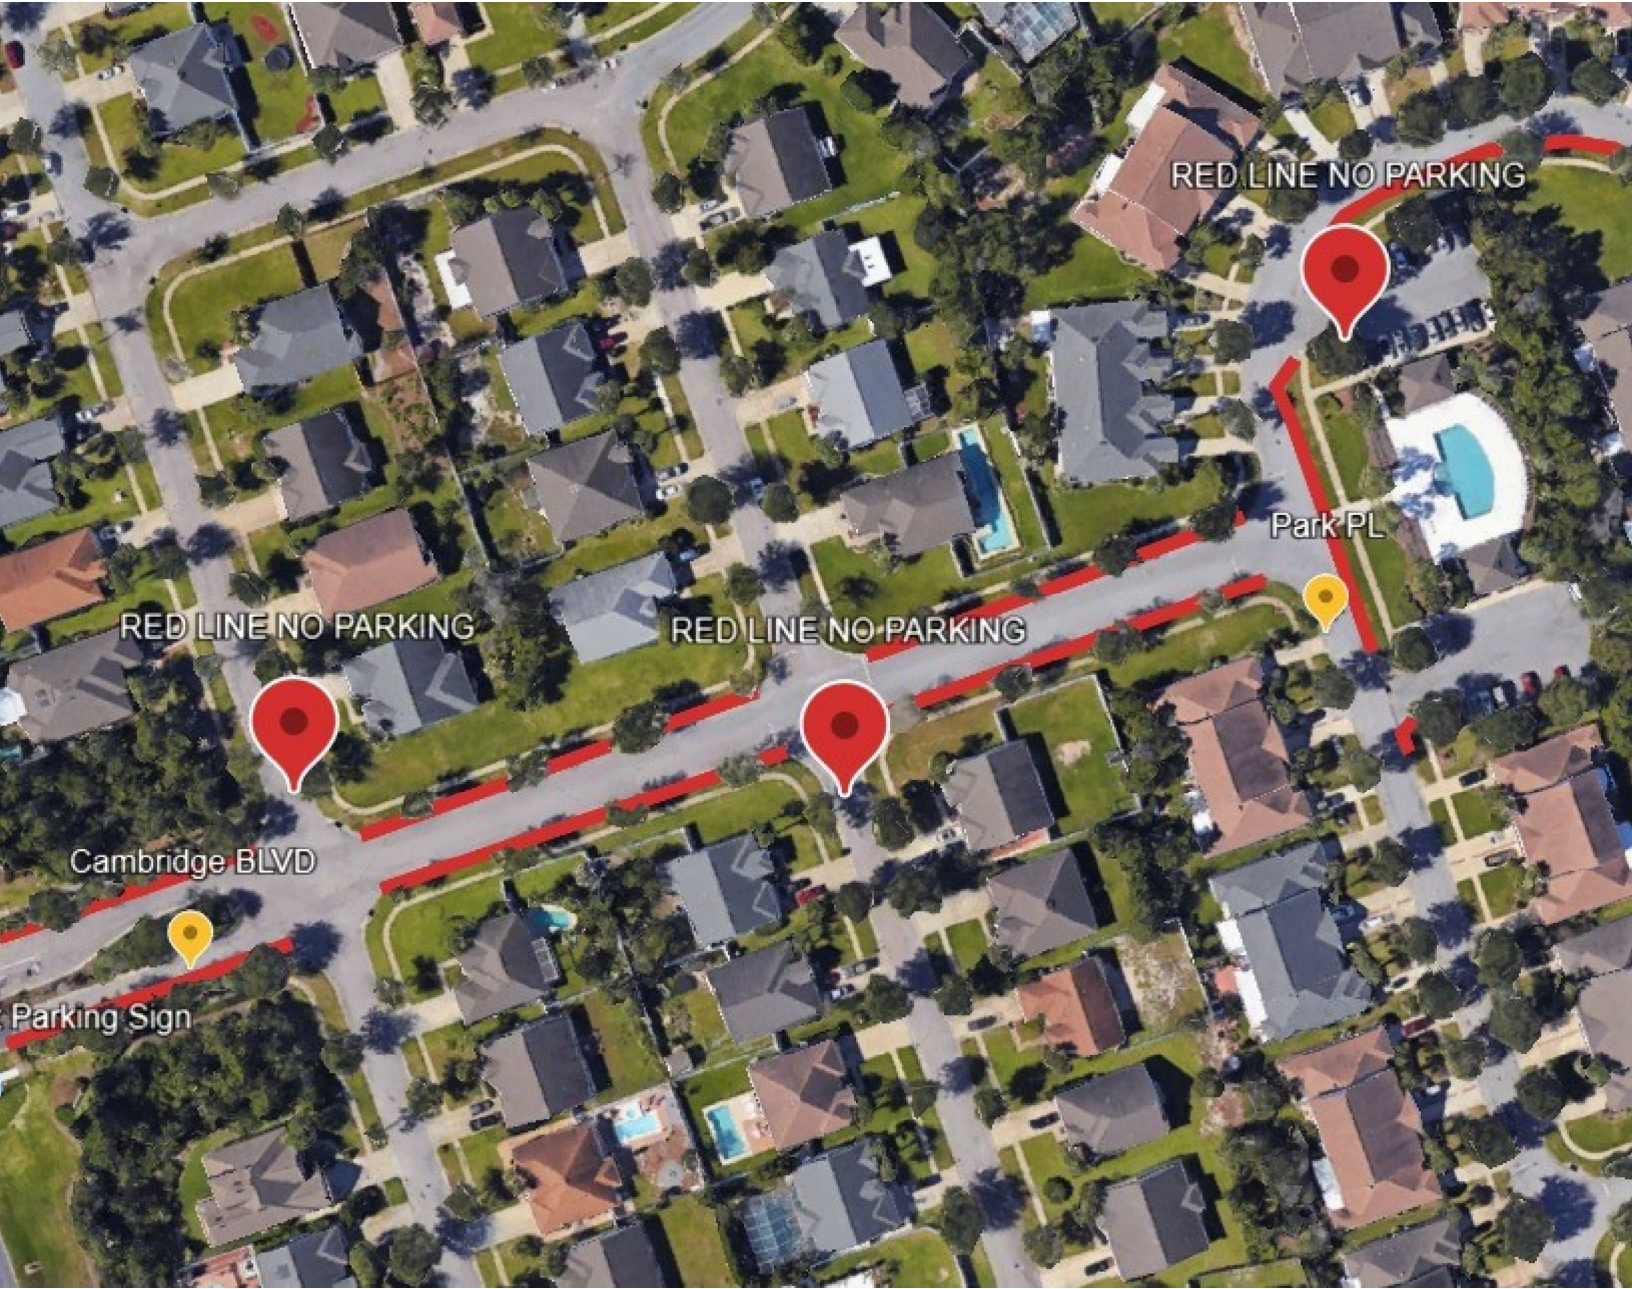

**NOW THEREFORE IT IS HEREBY ORDERED** that:

1. **Beginning at 8:00 a.m. (08:00) on Thursday, May 30, 2024 through 5:00 a.m. (05:00) on Monday, June 3, 2024** parking in the public right-of-way along portions of Bainbridge Street, Brunswick Boulevard, Windsor Way, Cambridge Boulevard, and Park Place is prohibited as more accurately depicted on the **maps attached** hereto as **Exhibit A**.
2. Pursuant to Section 22-18 of the City's Code of Ordinances, members of the City's police department are hereby authorized to impound any vehicle parked in violation of this Order and shall release any such vehicle to the duly identified owner thereof, subject, however, to the payment of storage, towing and other impounding charges.

Exhibit A

Brunswick BLVD

Windsor Way

RED LINE NO PARKING

Brunswick BLVD & Bainbridge St.

RED LINE NO PARKING

Park PL

RED LINE NO PARKING

RED LINE NO PARKING

Cambridge BLVD

Parking Sign